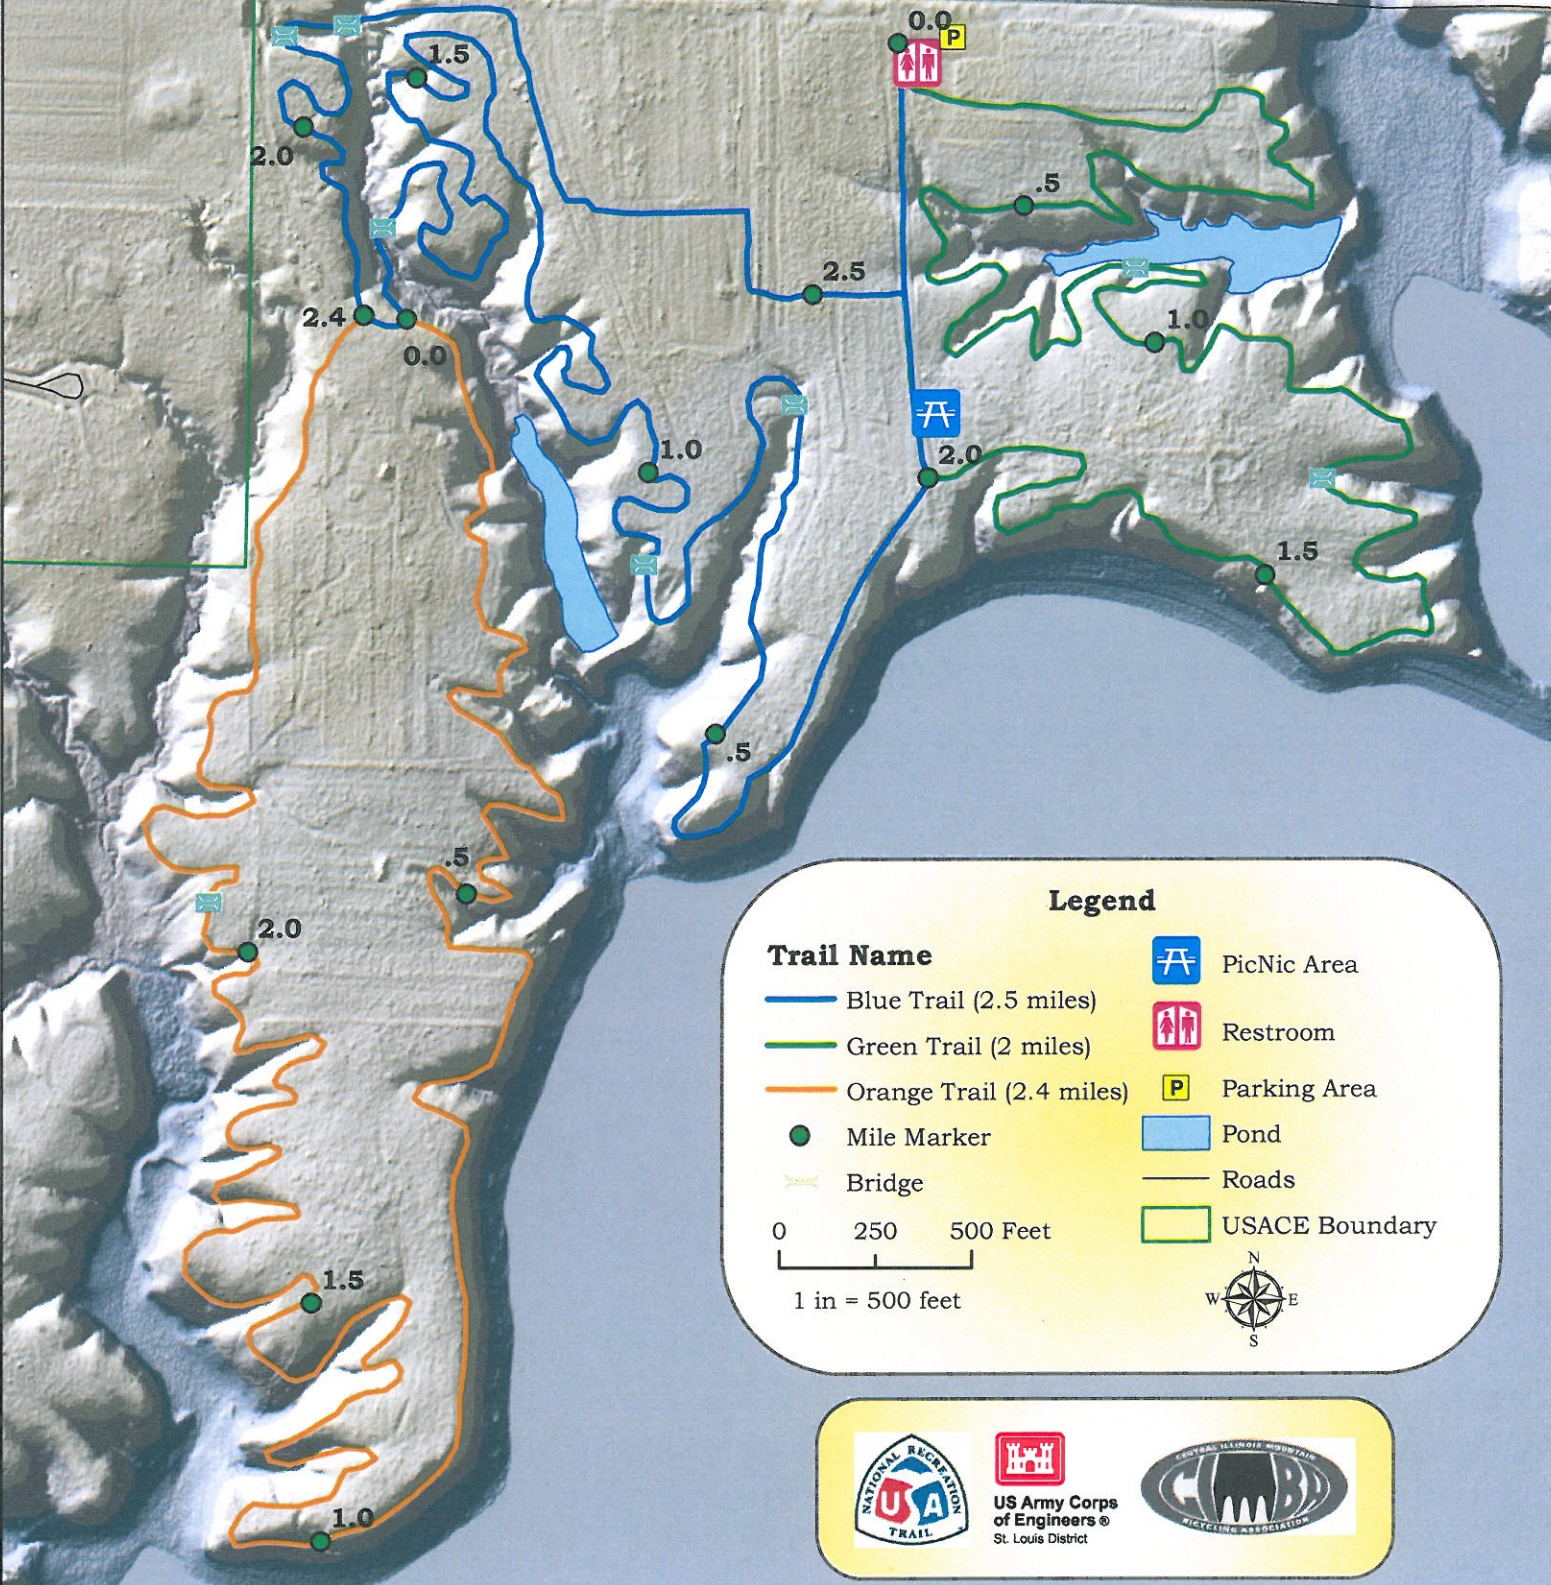

Camp Camfield Trails

Lake Shelbyville, Illinois

1100 N

Legend

Trail Name

- Blue Trail (2.5 miles)
- Green Trail (2 miles)
- Orange Trail (2.4 miles)
- Mile Marker
- Bridge

Picnic Area

Restroom

Parking Area

Pond

Roads

USACE Boundary

0 250 500 Feet

1 in = 500 feet

US Army Corps
of Engineers®
St. Louis District